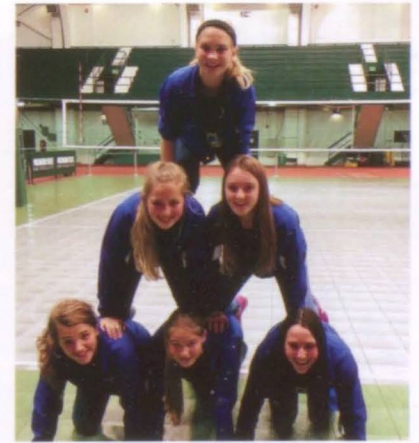

JV VOLLEYBALL

Back row (l to r): *Kenzie Jelinek, Kellie Brown, Isabelle Kremer, and Amber Hangerman.*
Front row (l to r): *Ashley Gavenda, Destiny Crumbaugh, and Shelly Moore.*

Best friends The JV volleyball players are not just team mates, they are all great friends.

Excitement *Ashley Gavenda, Kellie Brown, Amber Hangerman, and Isabelle Kremer* smile big while standing in front the the Michigan State volleyball net.

Stacked The volleyball girls use their strong muscles to hold each other up.